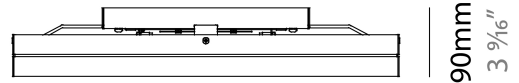

NOTES _____

QUANTITY _____

DATE _____

GENERAL

Series: Linea
Brand: Milan
Division: Design
Mounting Type: Surface
Mounting Location: Ceiling
Subcategory: Downlight

PHYSICAL

Shape: Rectangle
Length (mm): 300
Length (in): 11 3/4
Width (mm): 300
Width (in): 11 3/4
Height (mm): 76
Height (in): 3
Extension (mm): 76
Extension (in): 3
Weight (kg): 2.7
Weight (lbs): 6
Diffuser: White Glass
Fixture Material: Glass / Aluminum

Series: Linea
 Brand: Milan
 Division: Design
 Mounting Type: Surface
 Mounting Location: Ceiling
 Subcategory: Ambient

PHYSICAL

Shape: Rectangle
 Length (mm): 500
 Length (in): 19 3/4
 Width (mm): 500
 Width (in): 19 3/4
 Height (mm): 89
 Height (in): 3 1/2
 Weight (kg): 4.5
 Weight (lbs): 10
 Diffuser: White Glass
 Fixture Finish: SST
 Fixture Material: Glass / Aluminum

LED

OPTICAL

RATINGS AND CERTIFICATIONS

Certified By: CSA Certified to UL and CSA Standards
 IP rating: IP20

LINEA SURFACE

D93068

GENERAL

Series: Linea _____
 Brand: Milan _____
 Division: Design _____
 Mounting Type: Surface _____
 Mounting Location: Wall _____
 Subcategory: Ambient _____