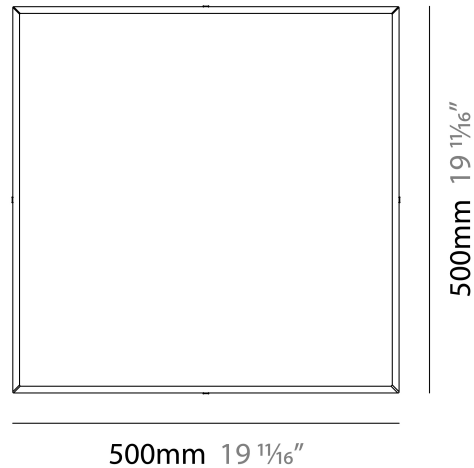

PROJECT
TYPE
NOTES
QUANTITY
DATE

LINEA SURFACE

D92067

GENERAL

Series: Linea
Brand: Milan
Division: Design
Mounting Type: Surface
Mounting Location: Ceiling
Subcategory: Ambient

PHYSICAL

Shape: Rectangle
Length (mm): 500
Length (in): 19 3/4
Width (mm): 500
Width (in): 19 3/4
Height (mm): 89
Height (in): 3 1/2
Weight (kg): 4.5
Weight (lbs): 10
Diffuser: White Glass
Fixture Finish: SST
Fixture Material: Glass / Aluminum

ELECTRICAL

Number of Lamps: 1+1
Lamp Type: T5 Circline Fluorescent
Bulb Included: Bulb Not Included
Total Output Wattage (W): 62
Max. Wattage Per Lamp (W): 22W + 40W
Lamp Base: 2GX13
Dimming: Non-Dimmable
Input Voltage (V): 120
Lamp Voltage (V): 120

LED

OPTICAL

RATINGS AND CERTIFICATIONS

Certified By: CSA Certified to UL and CSA Standards
IP rating: IP20