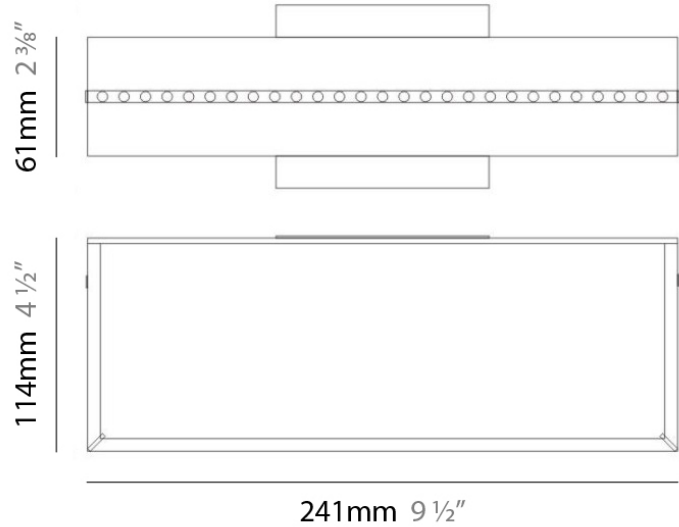

LINEA SURFACE

D93068

GENERAL

Series: Linea _____
Brand: Milan _____
Division: Design _____
Mounting Type: Surface _____
Mounting Location: Wall _____
Subcategory: Ambient _____

PHYSICAL

Shape: Rectangle _____
Length (mm): 241 _____
Length (in): 9 ½ _____
Width (in): 9 ½ _____
Height (mm): 61 _____
Height (in): 2 ¾ _____
Extension (mm): 114 _____
Extension (in): 4 ½ _____
Light Distribution: Direct / Indirect _____
Weight (kg): 2.27 _____
Weight (lbs): 5 _____
Diffuser: White Glass _____
Fixture Finish: BLK _____
Fixture Material: Glass / Aluminum _____

ELECTRICAL

Number of Lamps: 1 _____
Lamp Type: LED Retrofit / Halogen _____
Lamp Shape: T3 _____
Bulb Included: Bulb Not Included _____
Total Output Wattage (W): 23 / 150 _____
Max. Wattage Per Lamp (W): 23 / 150 _____
Lamp Base: RSC _____
Input Voltage (V): 120 _____

LED

OPTICAL

RATINGS AND CERTIFICATIONS

Certified By: CSA Certified to UL and CSA Standards _____
IP rating: IP20 _____