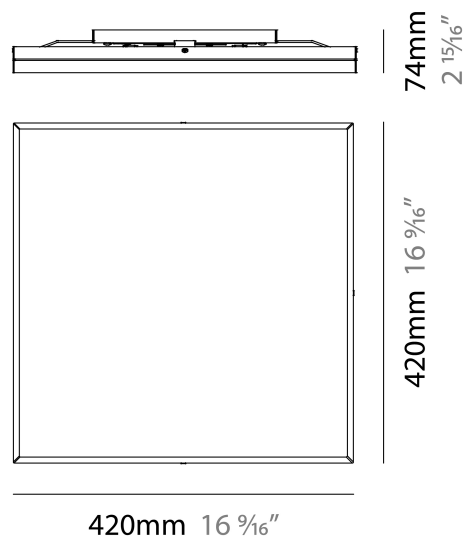

PROJECT	
TYPE	
NOTES	
QUANTITY	
DATE	

LINEA SURFACE

D92038

GENERAL

Series: Linea
Brand: Milan
Division: Design
Mounting Type: Surface
Mounting Location: Ceiling
Subcategory: Flush Mount

PHYSICAL

Shape: Square
Length (mm): 420
Length (in): 16 1/2
Width (mm): 420
Width (in): 16 1/2
Height (mm): 76
Height (in): 3.0
Extension (mm): 76
Extension (in): 3.0
Weight (kg): 4.09
Weight (lbs): 9.02
Diffuser: White Glass
Fixture Material: Glass / Aluminum

ELECTRICAL

Number of Lamps: 1
Lamp Type: LED Retrofit / Halogen
Lamp Shape: T3
Bulb Included: Bulb Not Included
Total Output Wattage (W): 23 / 150
Max. Wattage Per Lamp (W): 23 / 150
Lamp Base: RSC
Dimming: Non-Dimmable
Driver Included: No
Input Voltage (V): 120

LED

OPTICAL

RATINGS AND CERTIFICATIONS

Certified By: CSA Certified to UL and CSA Standards
IP rating: IP20